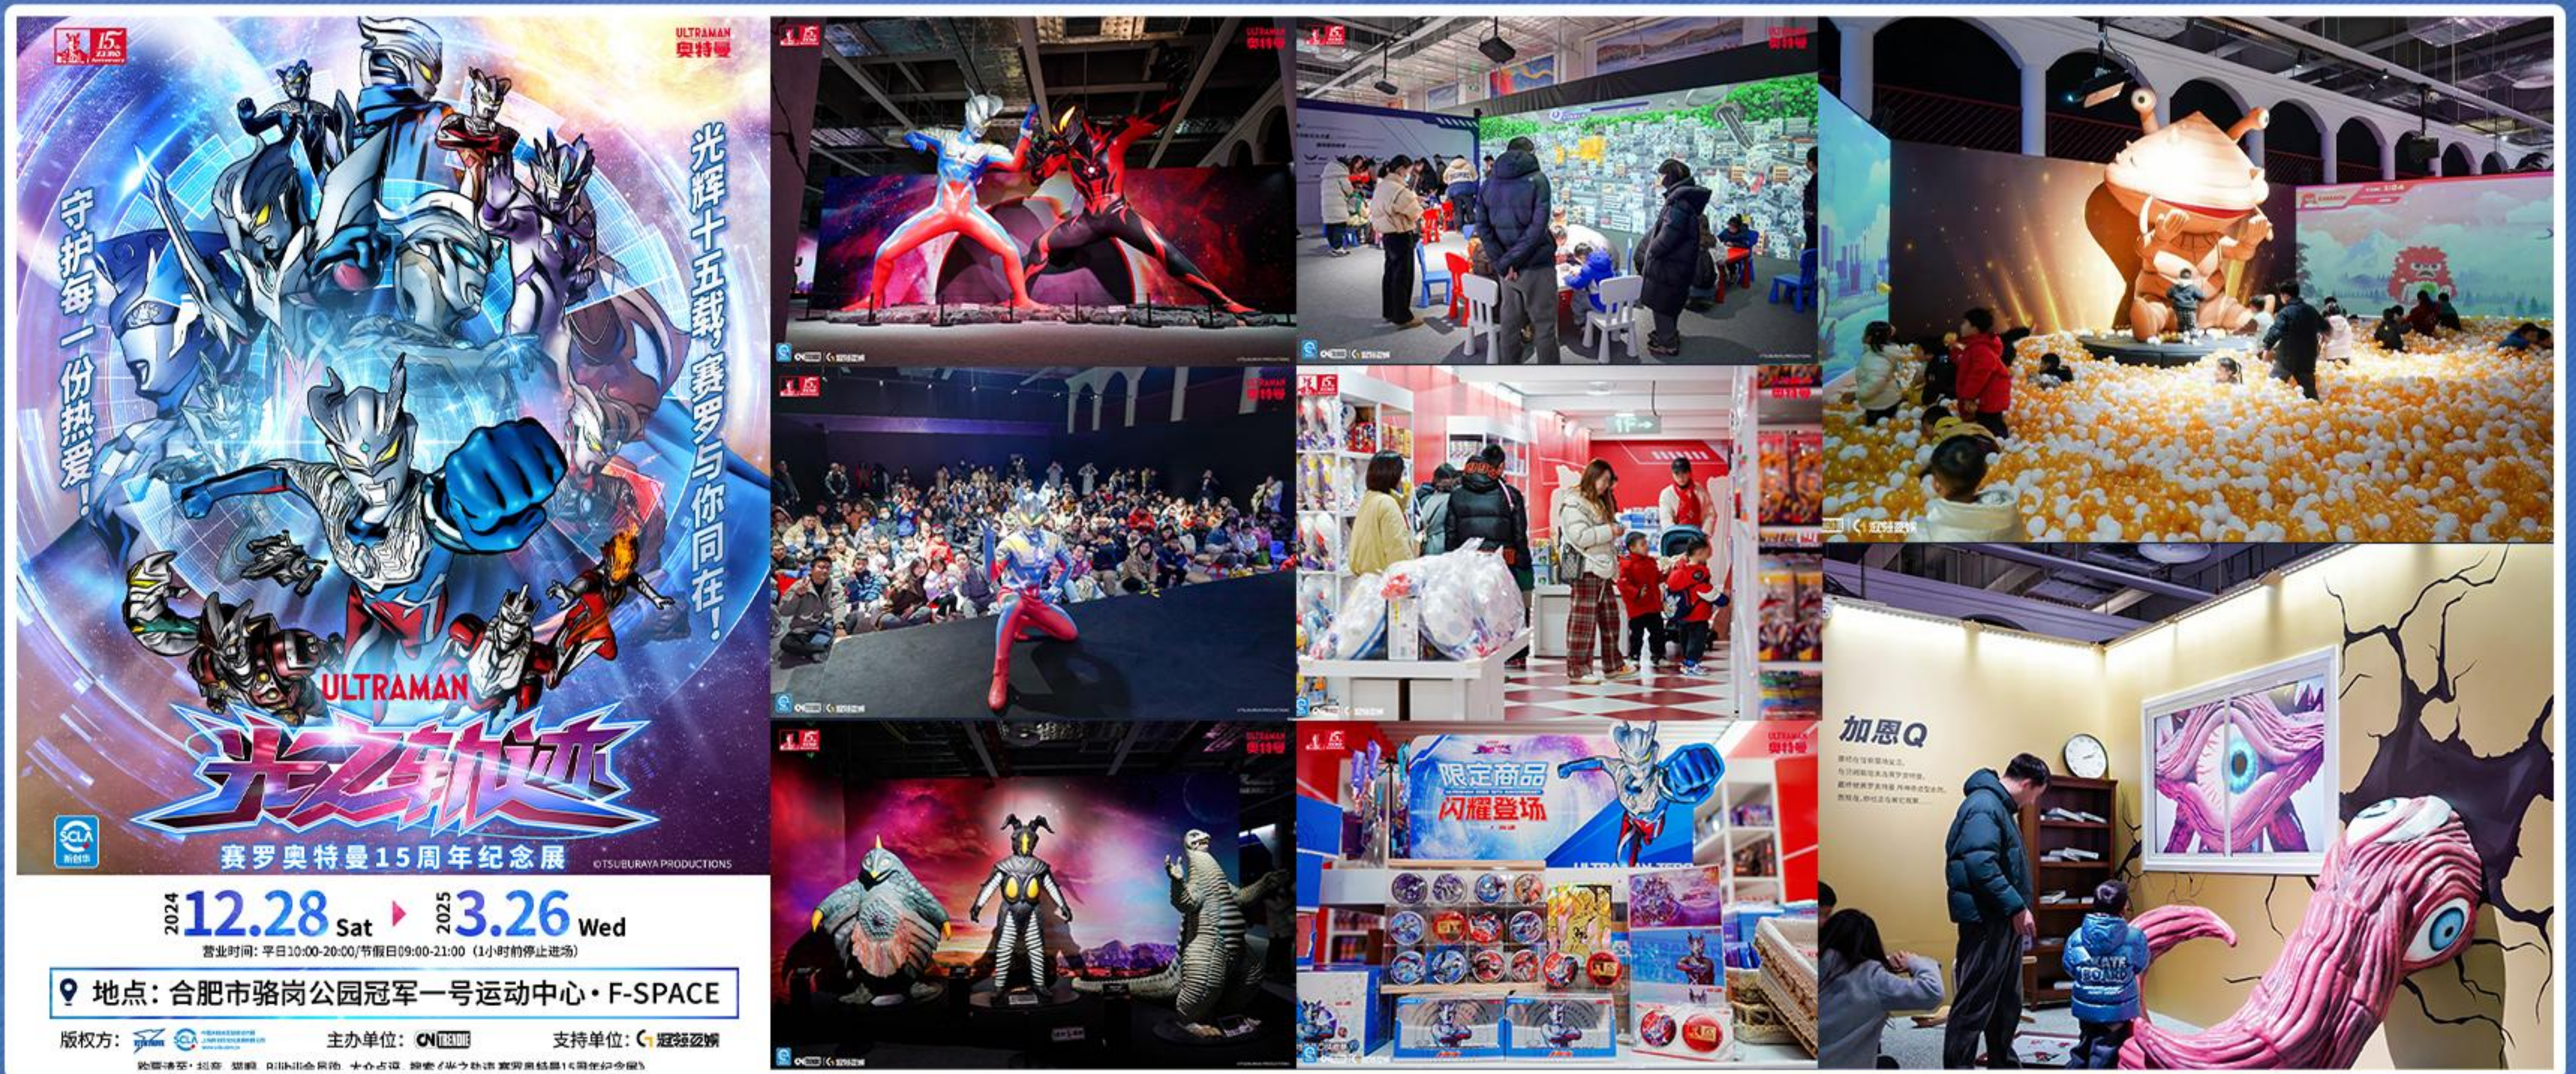

The image displays a collection of digital assets for Hatsune Miku, organized into several sections:

- 特色动态+定制音声 (Special Dynamic + Custom Voice):** A grid of 16 dynamic avatars, each with a unique design and voice.
- 专属表情包 (Exclusive Sticker Pack):** A 4x5 grid of 20 stickers featuring Miku in various poses and expressions.
- 专属装扮组件套餐 (Exclusive Dressing Component Set):** Three items: a dynamic like button, a loading animation, and a progress bar.
- 动态个性主题 (Dynamic Personal Theme):** Two examples of mobile app home screens with Miku-themed skins and widgets.
- 专属勋章 (Exclusive Medals):** Five different medals with Miku-themed designs.
- 专属头像框 (Exclusive Avatar Frame):** A circular frame with Miku's face and a text box below it: "抽取任意一张隐藏卡可兑换头像框一个" (Drawing any hidden card can exchange for one avatar frame).
- 限量卡 (Limited Card):** A vertical card featuring Miku in a detailed, colorful outfit.

初音未来—bilibili绮梦流光初音未来征稿收藏集

《亚刻奥特曼 大电影 超次元大决战! 光与暗的亚刻》

于2月22日上线优酷、哔哩哔哩、爱奇艺和腾讯视频。

2024.12.28-2025.03.26, 中国首场【光之轨迹·赛罗奥特曼15周年纪念展】于合肥市盛大开幕。巨型赛罗奥特曼惊艳亮相,精彩战斗高光名场面再现,超多高能有趣的互动体验,还有炫酷新鲜的限定周边,不仅为奥特曼粉丝群体带来了一场视觉与互动的盛宴,更为合作伙伴创造了显著的品牌曝光与市场效益。

12月27日-1月12日，MINIDOLL&初音未来超好吃快闪活动在上海成功开启！不仅有让人垂涎欲滴的小笼包，还有精致的美陈氛围主题打卡点。通过沉浸式的购买互动演出，让粉丝们更深入地体验初音未来的世界。食与景的完美融合，让每位参与者沉浸其中。

2024.12.28-2025.2.28, 初音未来的跨时空幻想主题快闪活动在上海盛大开启。主题美陈、周边贩卖等人气活动, 现场气氛爆棚!

奥特曼—赛罗15th INK-VORTEX系列